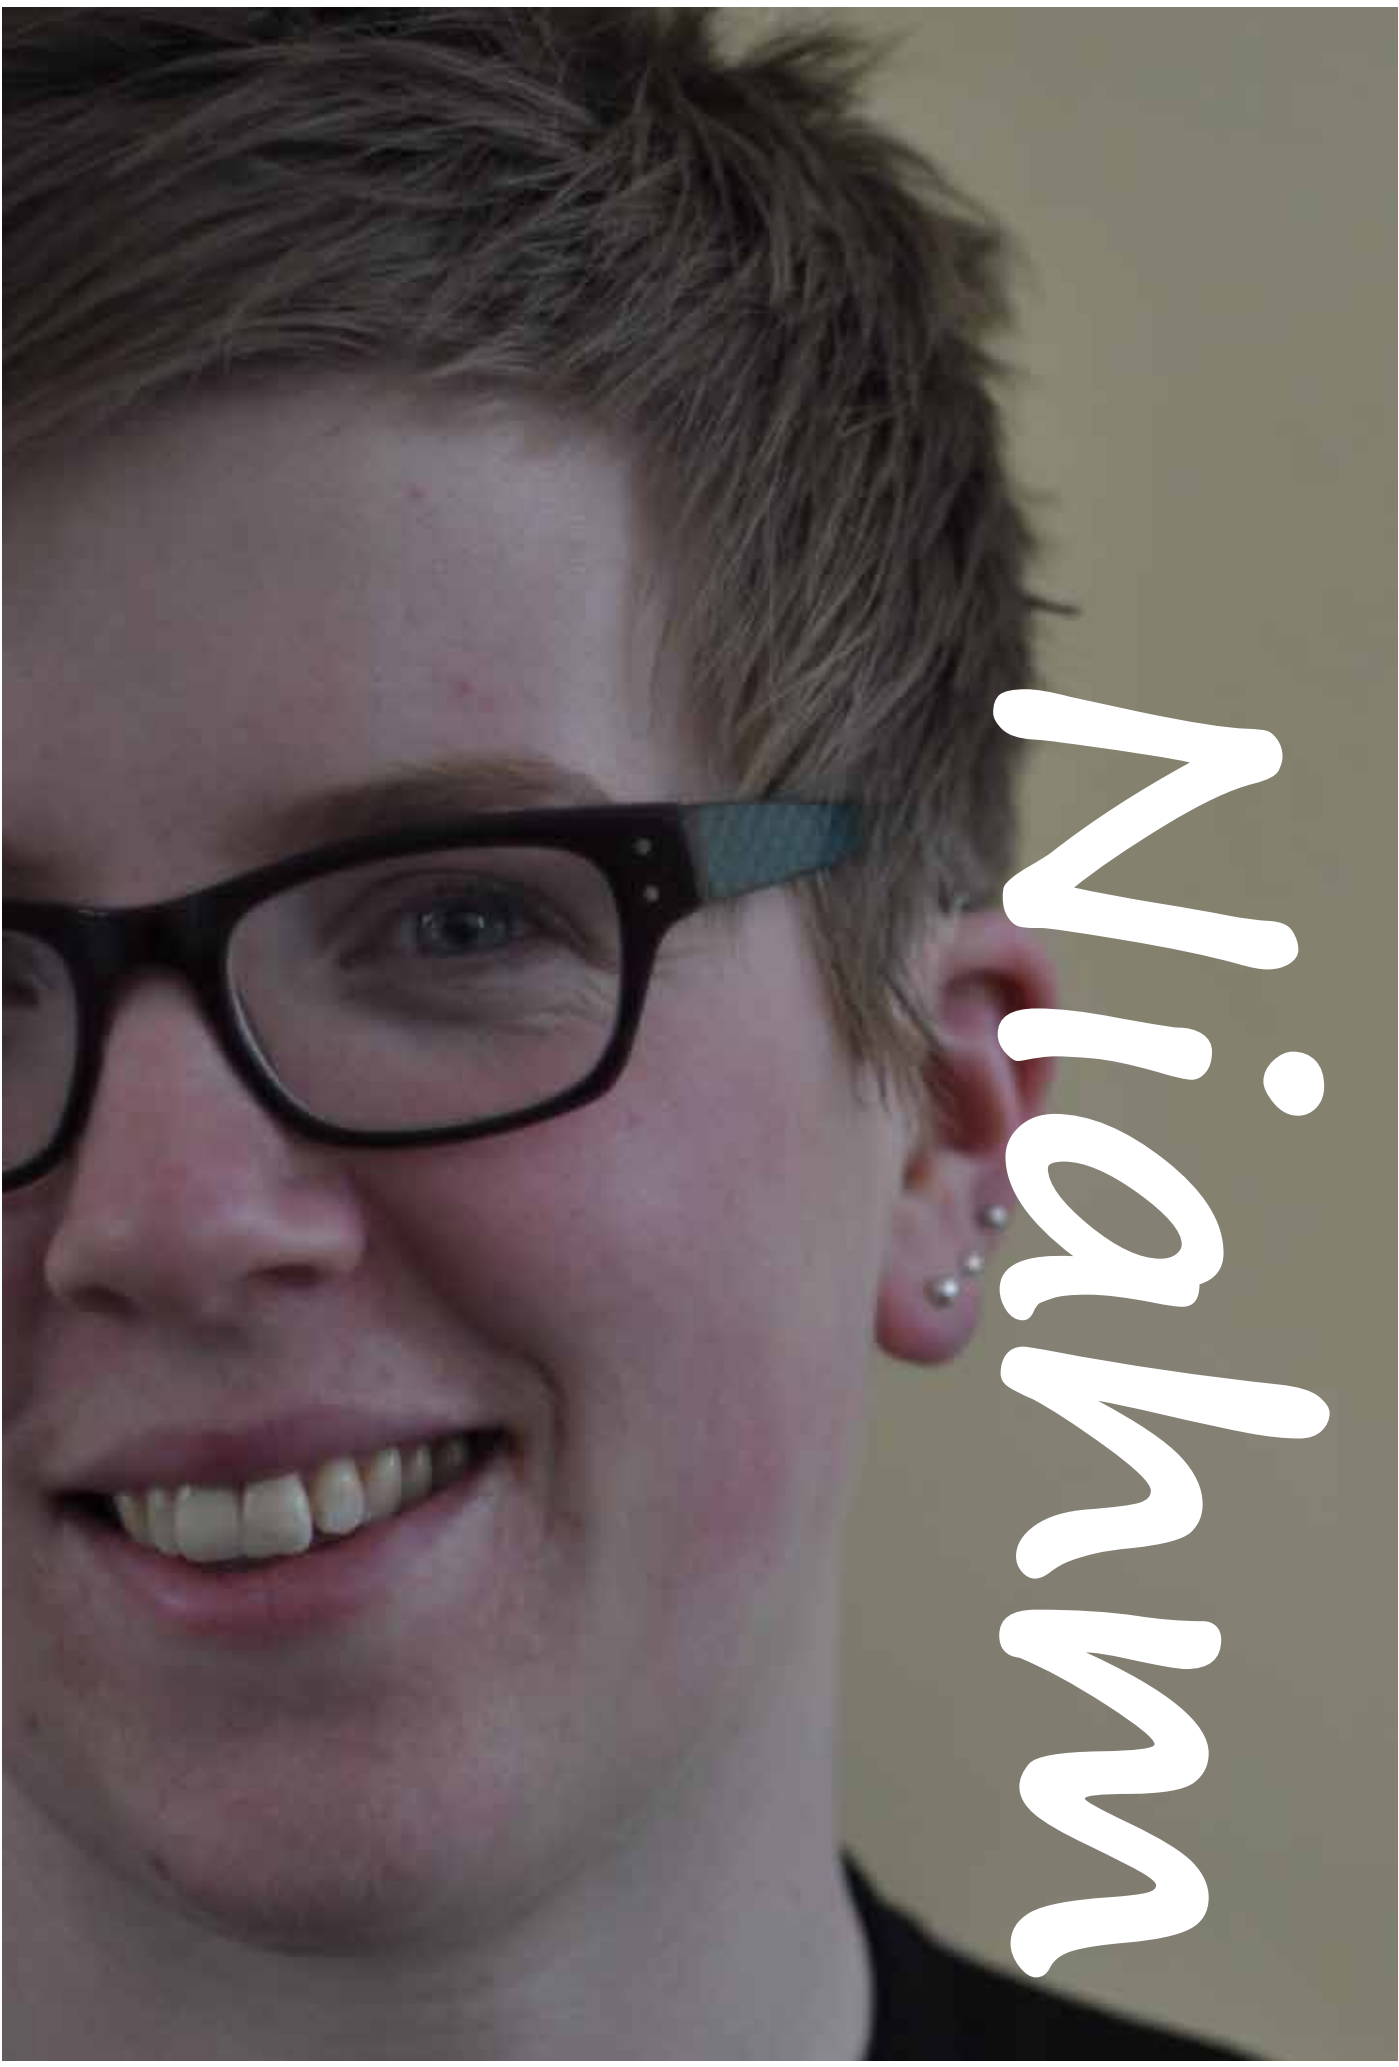

Aldo

*Armit*

Carly

Grobbi

Kris

Witzan

sandra

A close-up portrait of a man with long, straight brown hair, wearing black-rimmed glasses and having a light goatee. He is looking slightly to the left of the camera with a neutral expression. The background is a plain, light-colored wall.

simon

Tim

Yael

Elenna

Lisa

Marcel

*Martin*

A close-up portrait of a woman with dark hair, wearing round, thin-rimmed glasses. She has a slight smile and is looking directly at the camera. The background is a plain, light-colored wall. The name 'Mirreela' is written in a white, cursive font across the right side of the image.

Mirreela

Miahn

A close-up, slightly blurred portrait of a man's face, showing his eyes, nose, and mouth. The lighting is soft and natural. The background is a plain, light-colored wall.

Paul

A close-up portrait of a woman with dark, curly hair pulled back. She has a slight smile and is looking towards the camera. The background is a plain, light-colored wall. The name 'Rubba' is written in a white, cursive font across the right side of the image.

Rubba

sophie

Tadeja

A close-up photograph of a young man with dark, curly hair, smiling broadly and looking slightly to the left. The image is oriented vertically. The word "Vicky" is written in a white, casual script font, oriented vertically along the right side of the man's face, starting near his ear and extending down towards his chin.