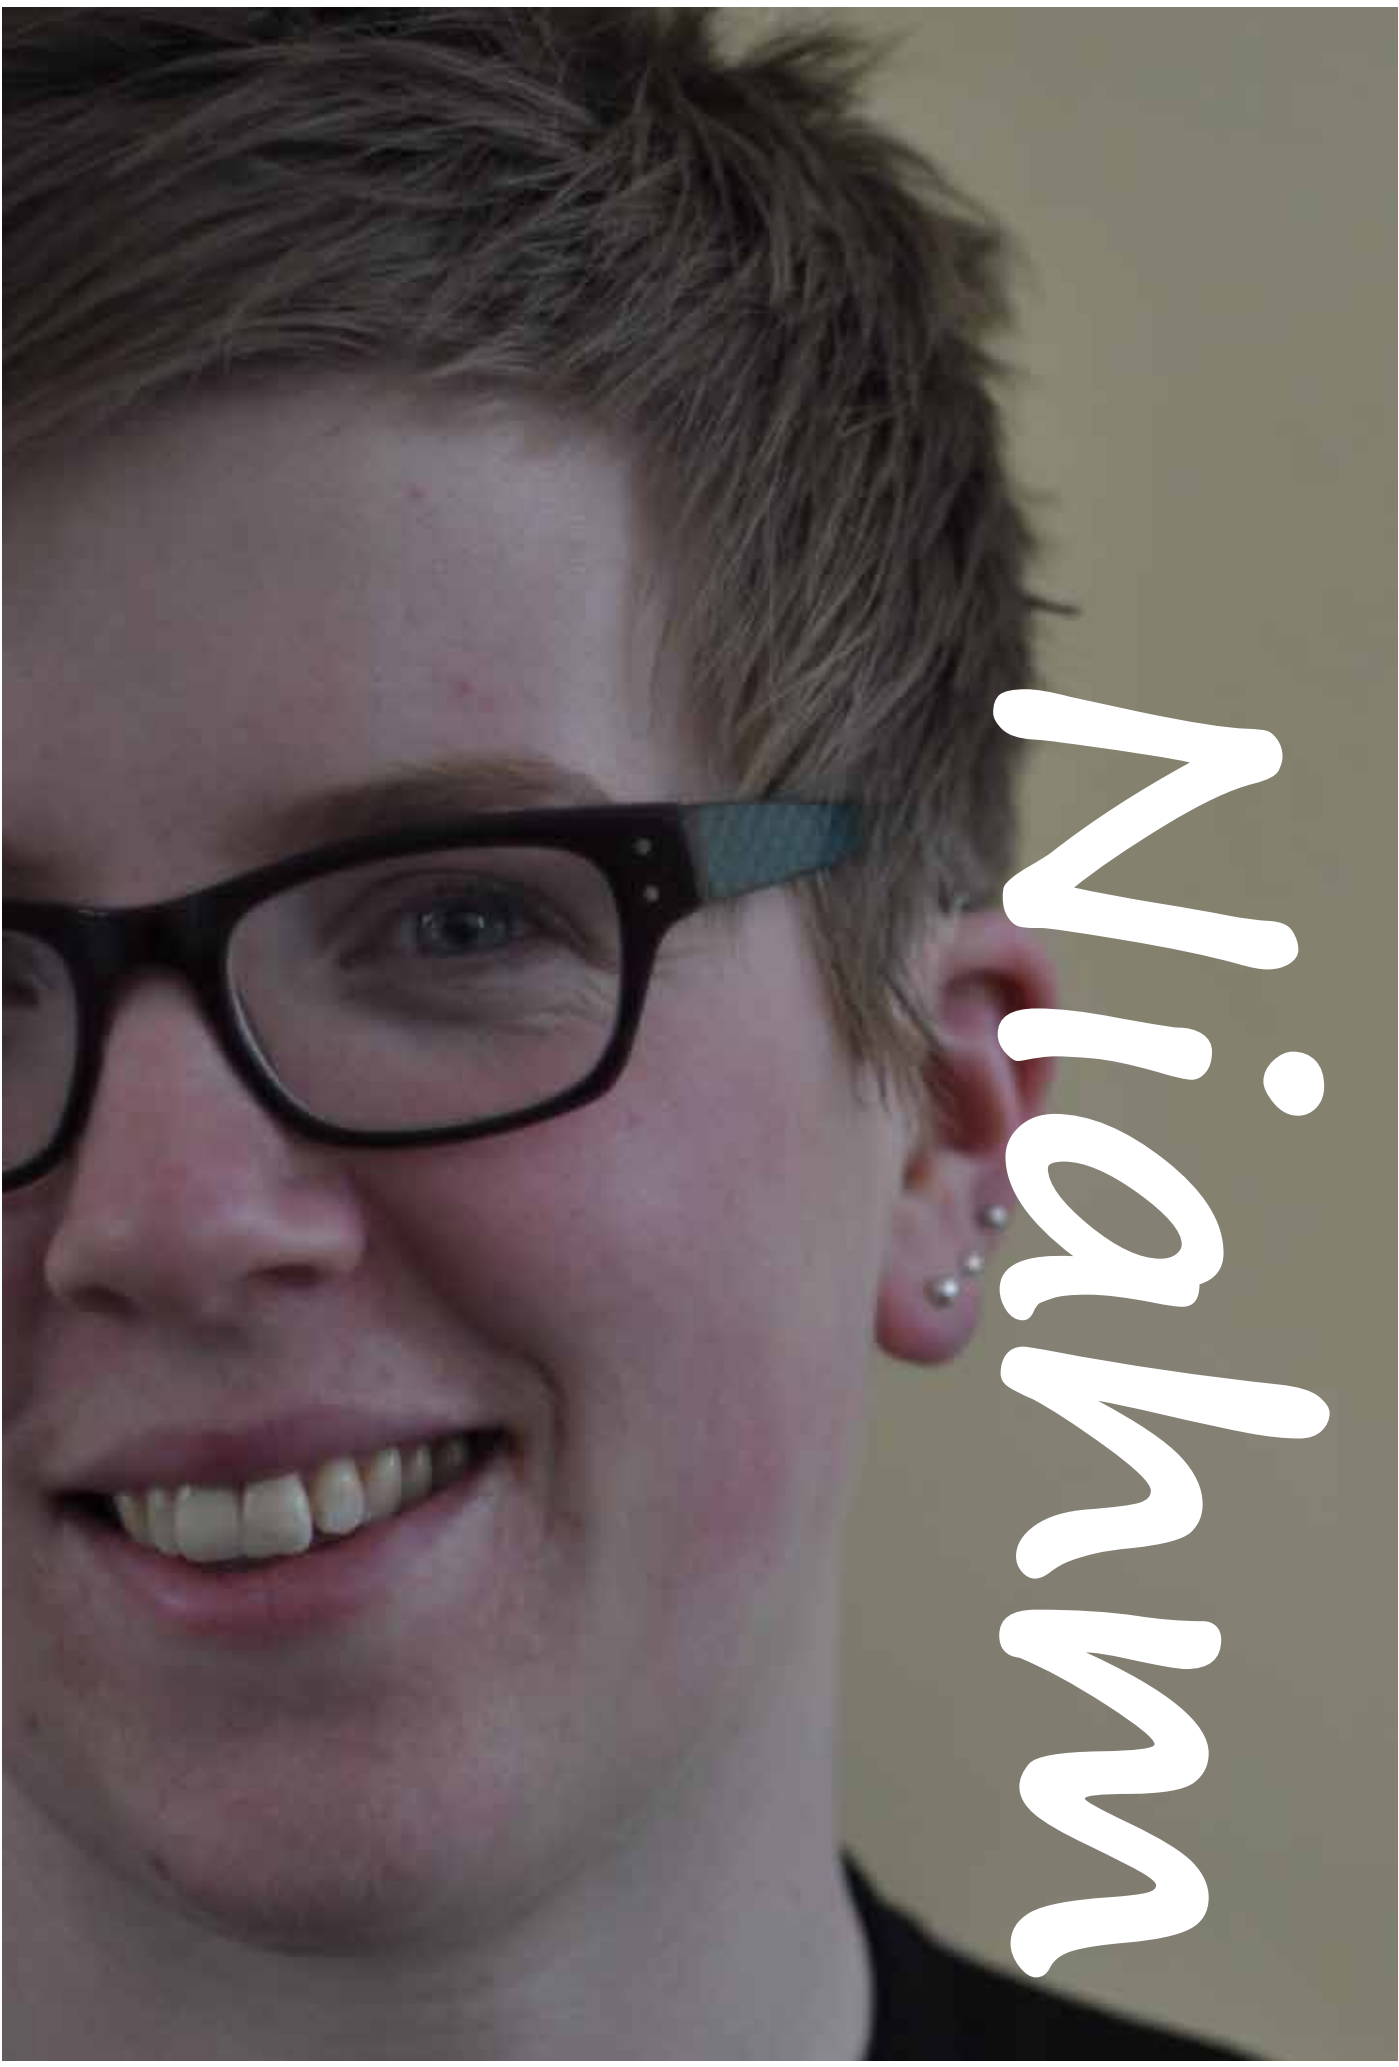

Aldo

*Armit*

Carly

Grobbi

Kris

Witzan

sandra

A close-up portrait of a man with long, dark hair, wearing black-rimmed glasses and having a light beard. He is looking slightly to the right with a subtle smile. The background is a plain, light-colored wall.

simon

Tim

Yael

Elenna

Lisa

Marcel

*Martin*

A close-up portrait of a woman with dark hair, wearing round, thin-rimmed glasses. She has a slight smile and is looking directly at the camera. The background is a plain, light-colored wall. The name 'Mirreela' is written in a white, cursive font across the right side of the image.

Mirreela

Miahn

A close-up, slightly blurred portrait of a man's face, showing his eyes, nose, and mouth. The lighting is soft and natural. The background is a plain, light-colored wall.

Paul

A close-up portrait of a woman with dark, curly hair pulled back. She has a slight smile and is looking towards the camera. The background is a plain, light-colored wall. The name 'Rubba' is written in a white, cursive font across the right side of the image.

Rubba

sophie

Tadeja

A close-up photograph of a young man with dark, curly hair, smiling broadly and looking slightly to the left. The image is oriented vertically. The word "Vicky" is written in a white, casual script font, oriented vertically along the right side of the image, overlapping the man's ear and cheek.