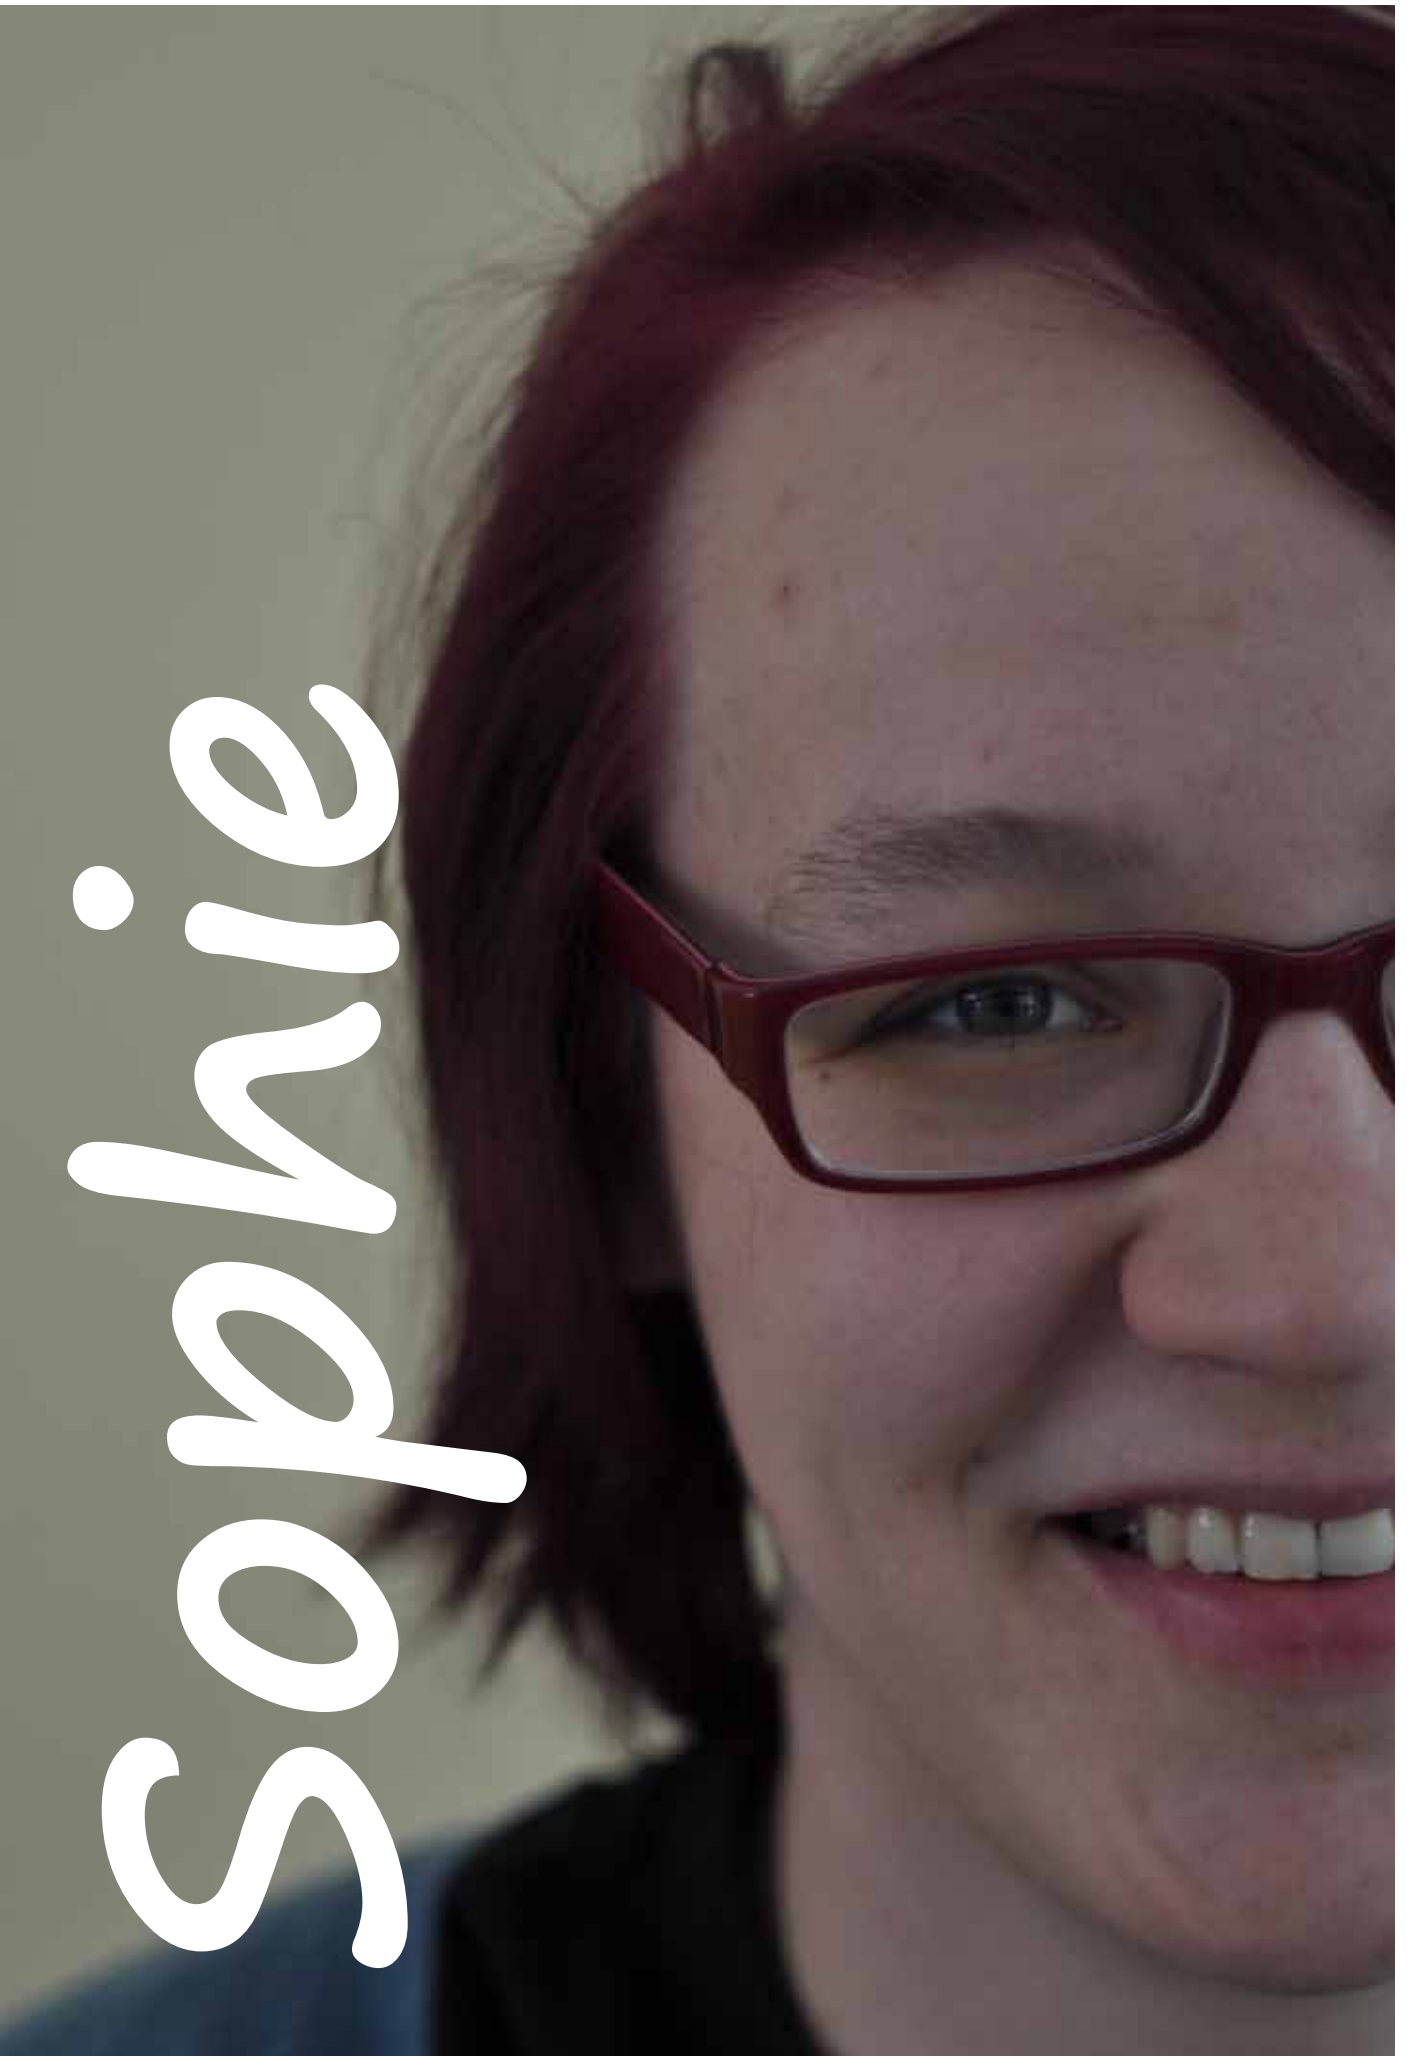

Aldo

*Armit*

Carly

Grobbi

Kris

Witzan

sandra

A close-up portrait of a man with long, straight brown hair, wearing black-rimmed glasses and having a light goatee. He is looking slightly to the left of the camera with a neutral expression. The background is a plain, light-colored wall.

simon

Tim

Yael

Elenna

Lisa

Marcel

*Martin*

A close-up portrait of a woman with dark hair, wearing round, thin-rimmed glasses. She has a slight smile and is looking directly at the camera. The background is a plain, light-colored wall. The name 'Mirreela' is written in a white, cursive font across the right side of the image.

Mirreela

Miahn

A close-up, slightly blurred portrait of a man's face, showing his eyes, nose, and mouth. The lighting is soft and natural. The background is a plain, light-colored wall.

Paul

A close-up portrait of a woman with dark, curly hair pulled back. She has a slight smile and is looking towards the camera. The background is a plain, light-colored wall. The name 'Rubba' is written in a white, cursive font across the right side of the image.

Rubba

sophie

Tadeja

A close-up photograph of a young man with dark, curly hair, smiling broadly and looking slightly to the left. The image is oriented vertically. The word "Vicky" is written in a white, casual script font, oriented vertically along the right side of the man's face, starting near his ear and extending down towards his chin.