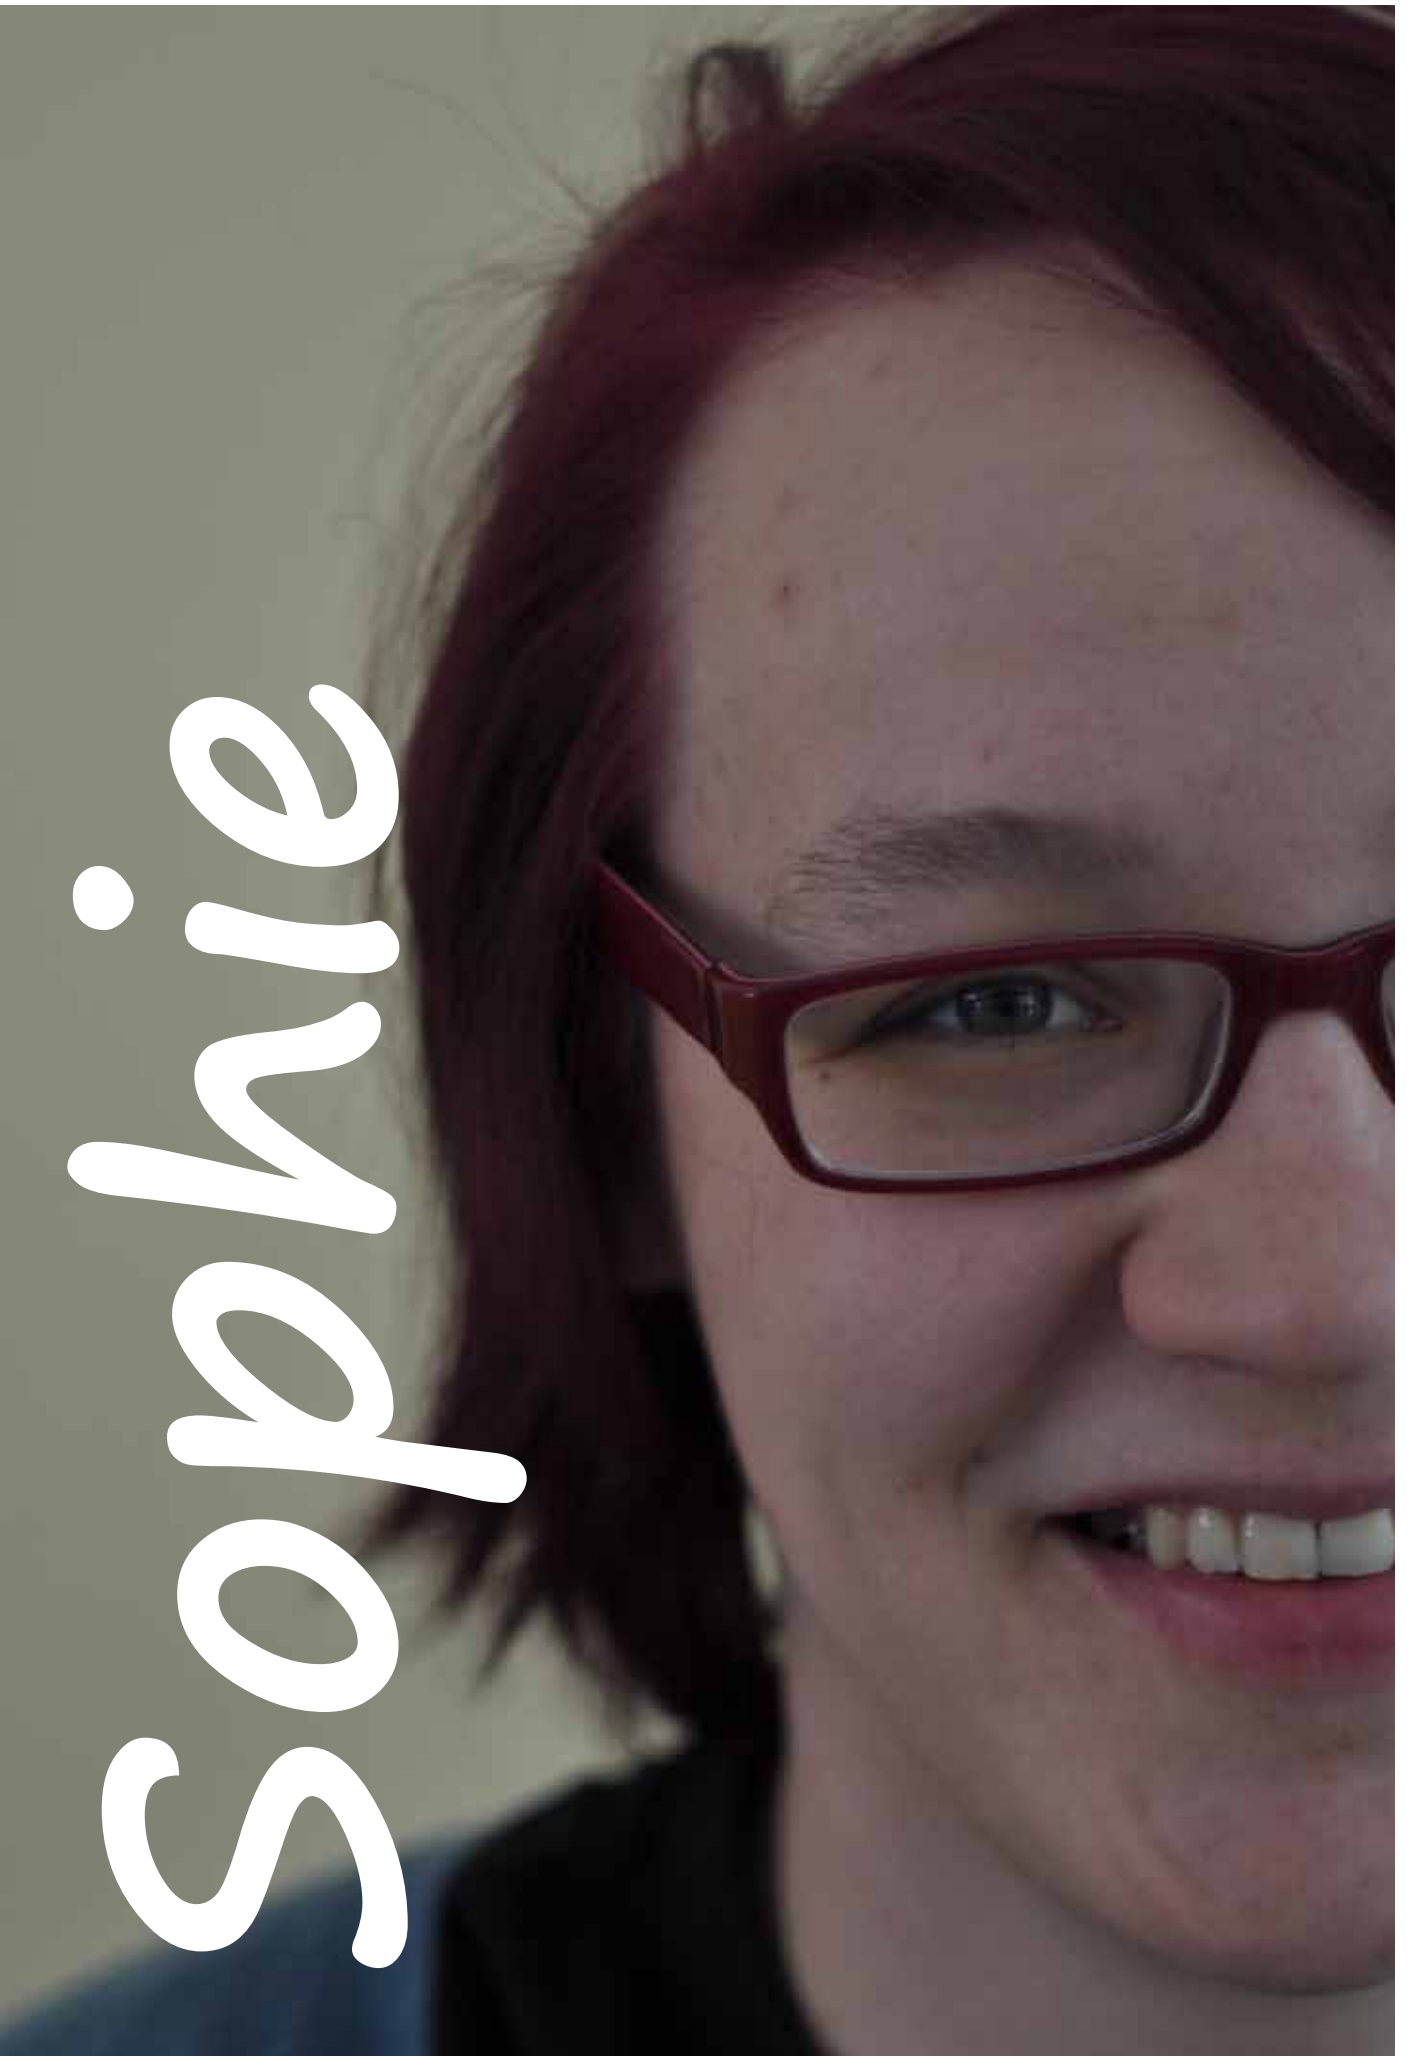

Aldo

*Armit*

Carly

Grobbi

Kris

Witzan

sandra

A close-up portrait of a man with long, dark hair, wearing black-rimmed glasses and having a light beard. He is looking slightly to the right with a subtle smile. The background is a plain, light-colored wall.

simon

Tim

Yael

Elenna

Lisa

Marcel

*Martin*

A close-up portrait of a woman with dark hair, wearing round, thin-rimmed glasses. She has a slight smile and is looking directly at the camera. The background is a plain, light-colored wall. The name 'Mirreela' is written in a white, cursive font across the right side of the image.

Mirreela

Miahn

A close-up, slightly blurred portrait of a man's face, showing his eyes, nose, and mouth. The lighting is soft and natural. The background is a plain, light-colored wall.

Paul

A close-up portrait of a woman with dark, curly hair pulled back. She has a slight smile and is looking towards the camera. The background is a plain, light-colored wall. The name 'Rubba' is written in a white, cursive font across the right side of the image.

Rubba

sophie

Tadeja

A close-up photograph of a young man with dark, curly hair, smiling broadly and looking slightly to the left. The image is oriented vertically. The word "Vicky" is written in a white, casual script font, oriented vertically along the right side of the image, overlapping the man's ear and cheek.