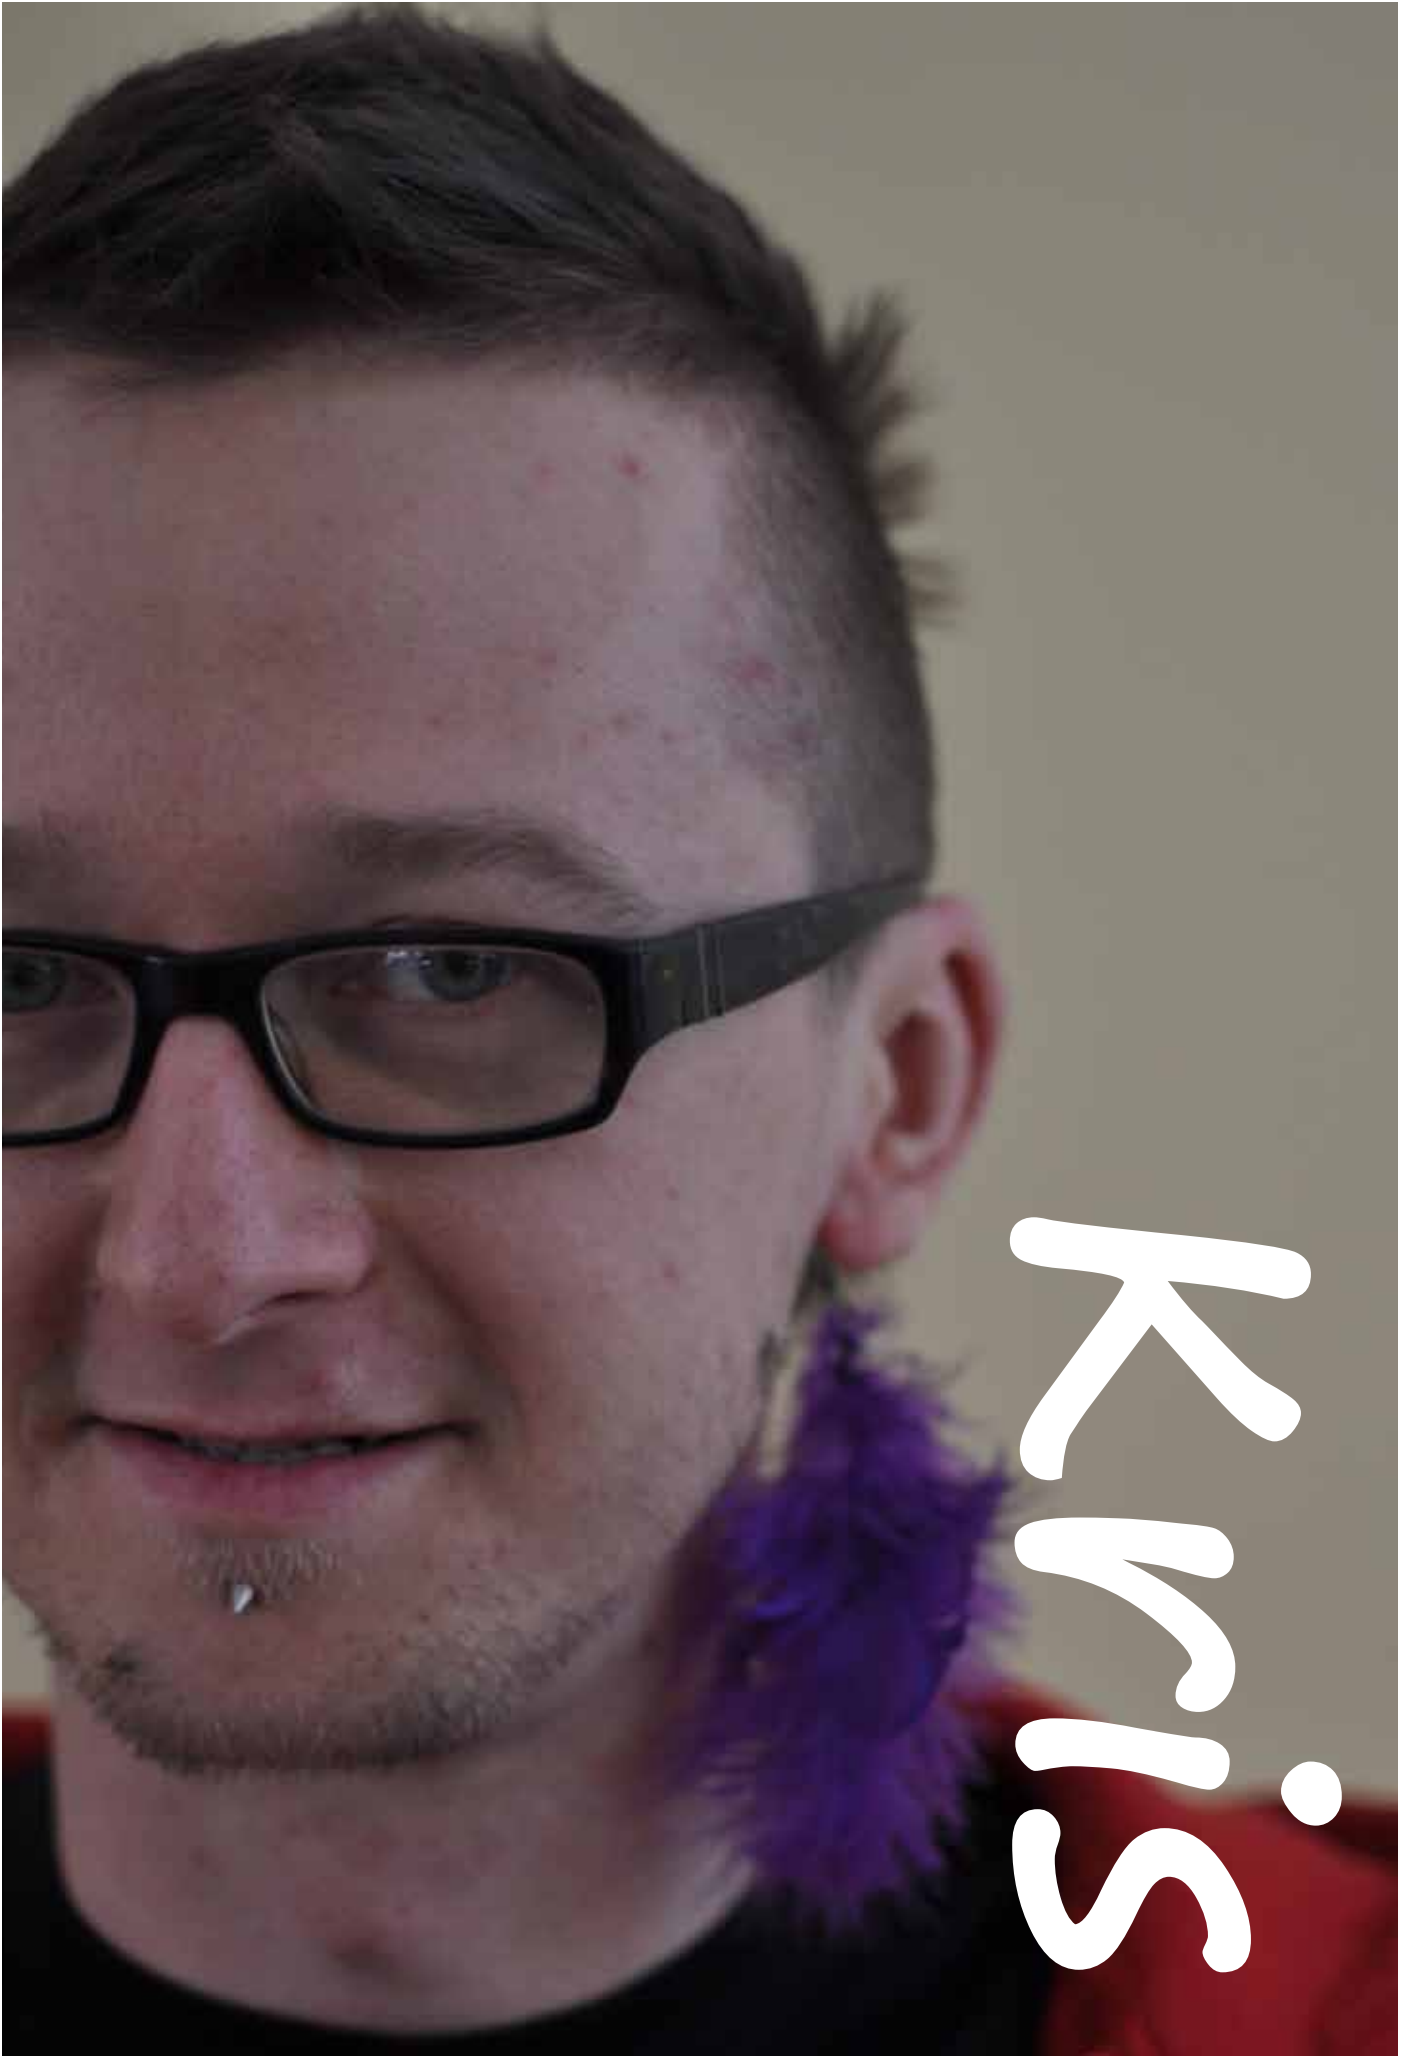

Aldo

*Armit*

Carly

Grobbi

Kris

Witzan

sandra

A close-up portrait of a man with long, dark hair, wearing black-rimmed glasses and having a light beard. He is looking slightly to the right with a subtle smile. The background is a plain, light-colored wall.

simon

Tim

Yael

Elenna

Lisa

Marcel

*Martin*

A close-up portrait of a woman with dark hair, wearing round, thin-rimmed glasses. She has a slight smile and is looking directly at the camera. The background is a plain, light-colored wall. The name 'Mirreela' is written in a white, cursive font across the right side of the image.

Mirreela

Miahn

A close-up, slightly blurred portrait of a man's face, showing his eyes, nose, and mouth. The lighting is soft and natural. The background is a plain, light-colored wall.

Paul

A close-up portrait of a woman with dark, curly hair pulled back. She has a slight smile and is looking towards the camera. The background is a plain, light-colored wall. The name 'Rubba' is written in a white, cursive font across the right side of the image.

Rubba

sophie

Tadeja

A close-up photograph of a young man with dark, curly hair, smiling broadly and looking slightly to the left. The image is oriented vertically. The word "Vicky" is written in a white, casual script font, oriented vertically along the right side of the image, overlapping the man's ear and cheek.